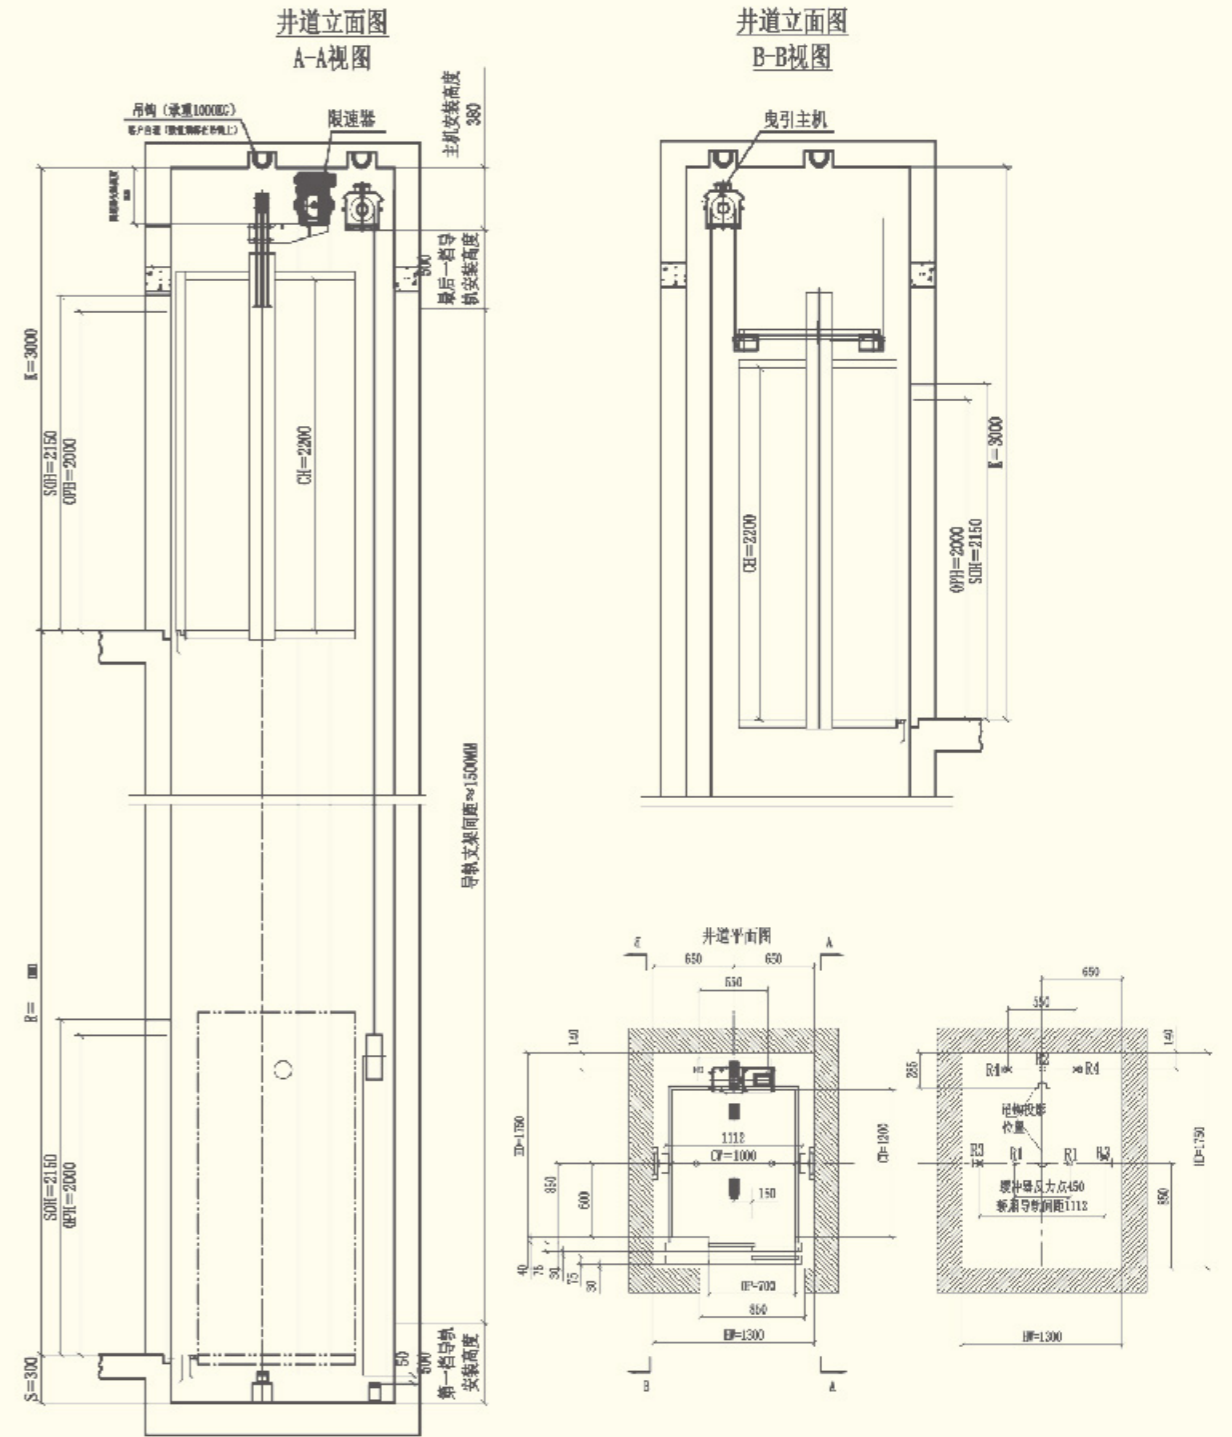

Civil drawing of deh300 traction household elevator

DEH500钢带式曳引别墅电梯土建图