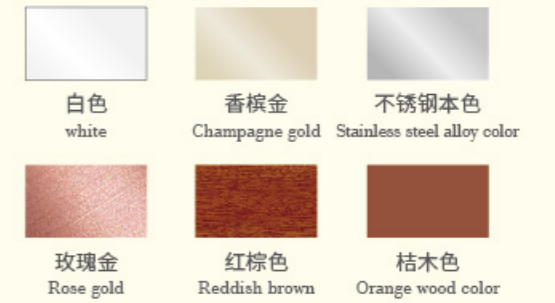

高级喷涂金属框架
High grade painted metal frame

立柱
Column