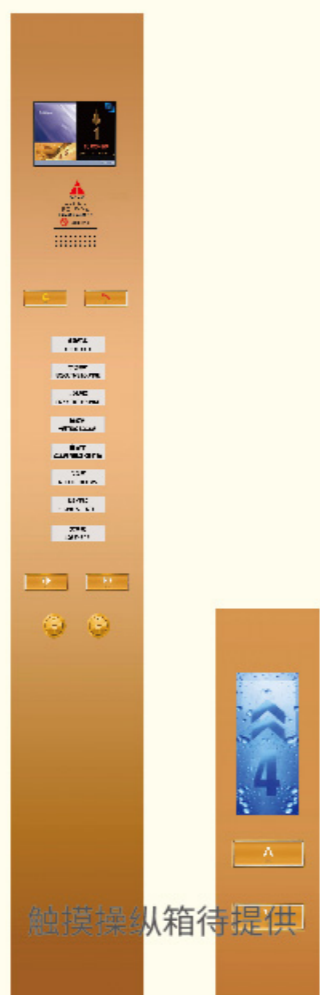

Human-machine interface

人机界面

触摸操纵箱待提供

按钮/可选 Button/optional

可选操纵箱显示 Optional control box display

6寸液晶显示
6" Liquid crystal display (LCD)

6寸液晶显示
6" Liquid crystal display (LCD)

10寸图片机
10" Picture type display

10寸多媒体机
10" video type LCD display