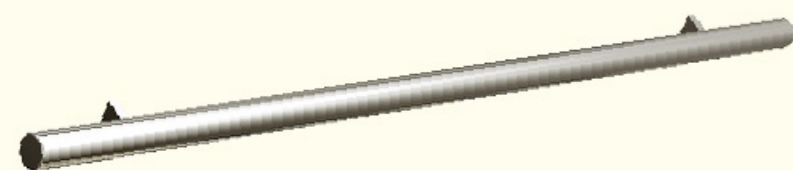

Handrail series

扶手系列

STL-FS08