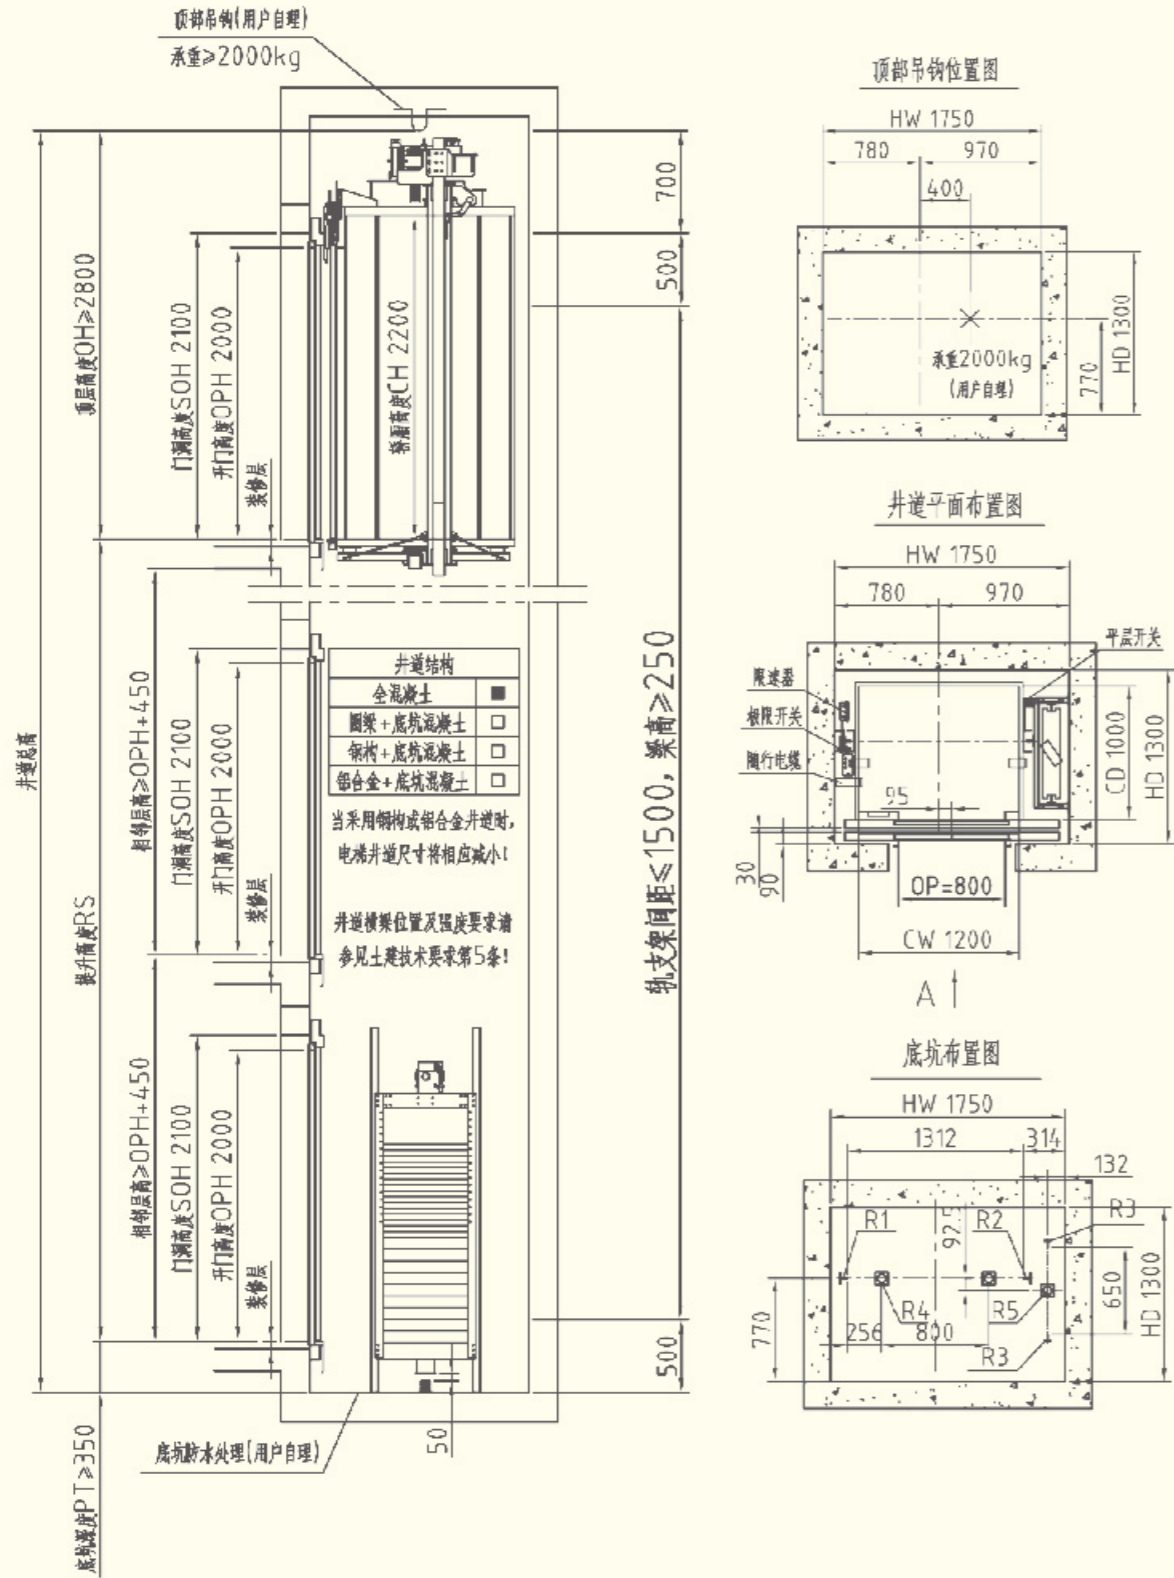

DEH200钢丝绳曳引别墅电梯土建图

Civil drawing of deh300 traction household elevator

DEH300钢带式曳引别墅电梯土建图

Civil drawing of deh400 traction household elevator

DEH400钢丝绳曳引别墅电梯土建图

Civil drawing of deh300 traction household elevator