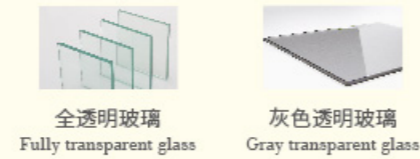

Optimization well solution plan

优化井道解决方案

钢架型井道
Steel frame type well

高级喷涂金属框架
High grade painted metal frame

玻璃侧板
Glass side panel

高级喷涂钢板
Advanced spray panel

木纹侧板
Wood grain side panel

铝合金井架
Aluminum alloy well frame

高级喷涂金属框架
High grade painted metal frame

立柱
Column

板材折弯型
Bent sheets

铝合金型材 (半圆弧形管立柱)
Aluminum alloy section material
(half-round arc tube vertical shaft)

铝合金型材 (矩形管立柱)
Aluminum alloy section material
(Rectangle tube vertical shaft)