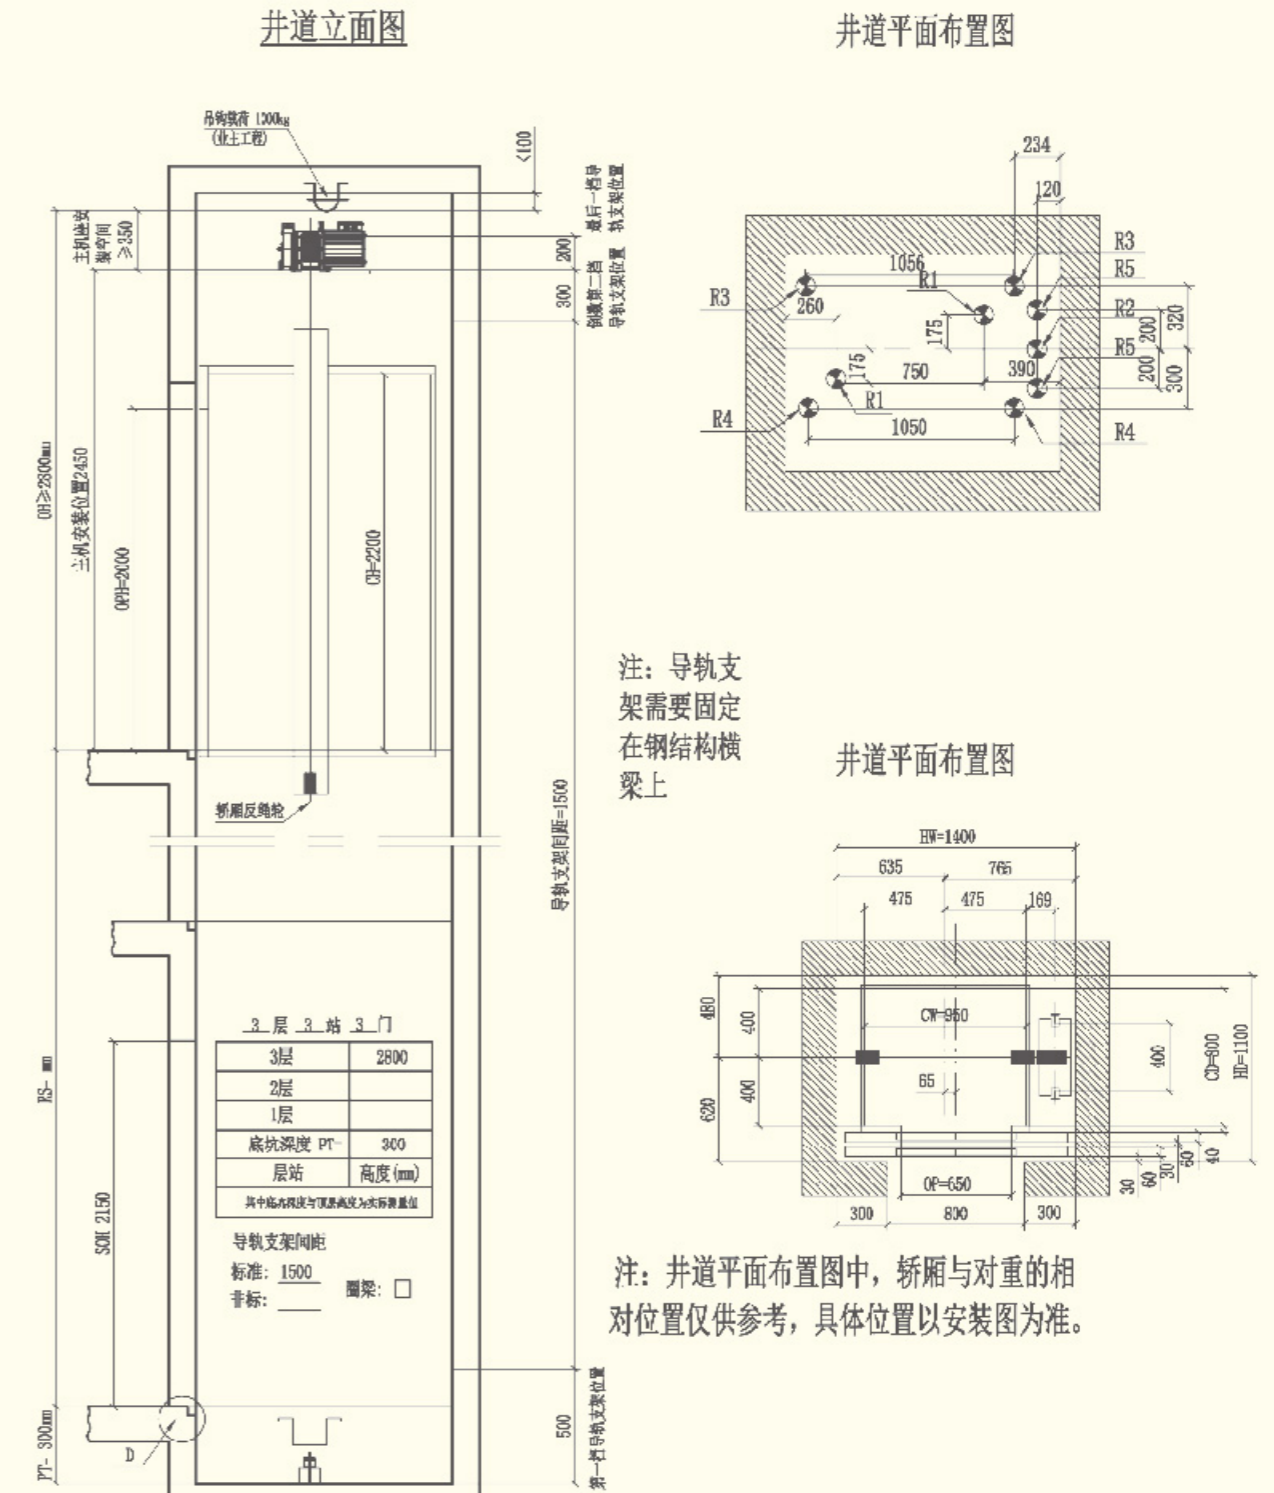

DEH200钢丝绳曳引别墅电梯土建图

Civil drawing of deh300 traction household elevator

DEH300钢带式曳引别墅电梯土建图

Civil drawing of deh400 traction household elevator

DEH400钢丝绳曳引别墅电梯土建图

Civil drawing of deh300 traction household elevator