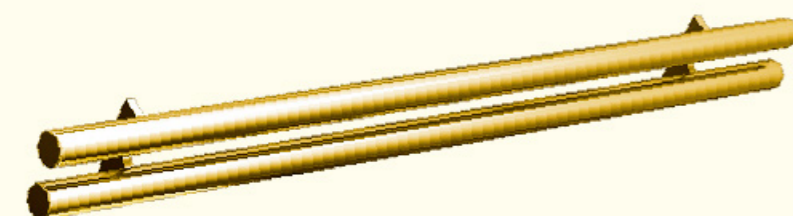

Handrail series

扶手系列

STL-FS08

STL-FS09

STL-FS10

STL-FS11

STL-FS12

STL-FS13

STL-FS14

Floor series

地板系列

色卡系列

Color card series

图片系电脑绘制, 可能与实际略有不同。
The picture is drawn by computer,
which may be slightly different from the reality.