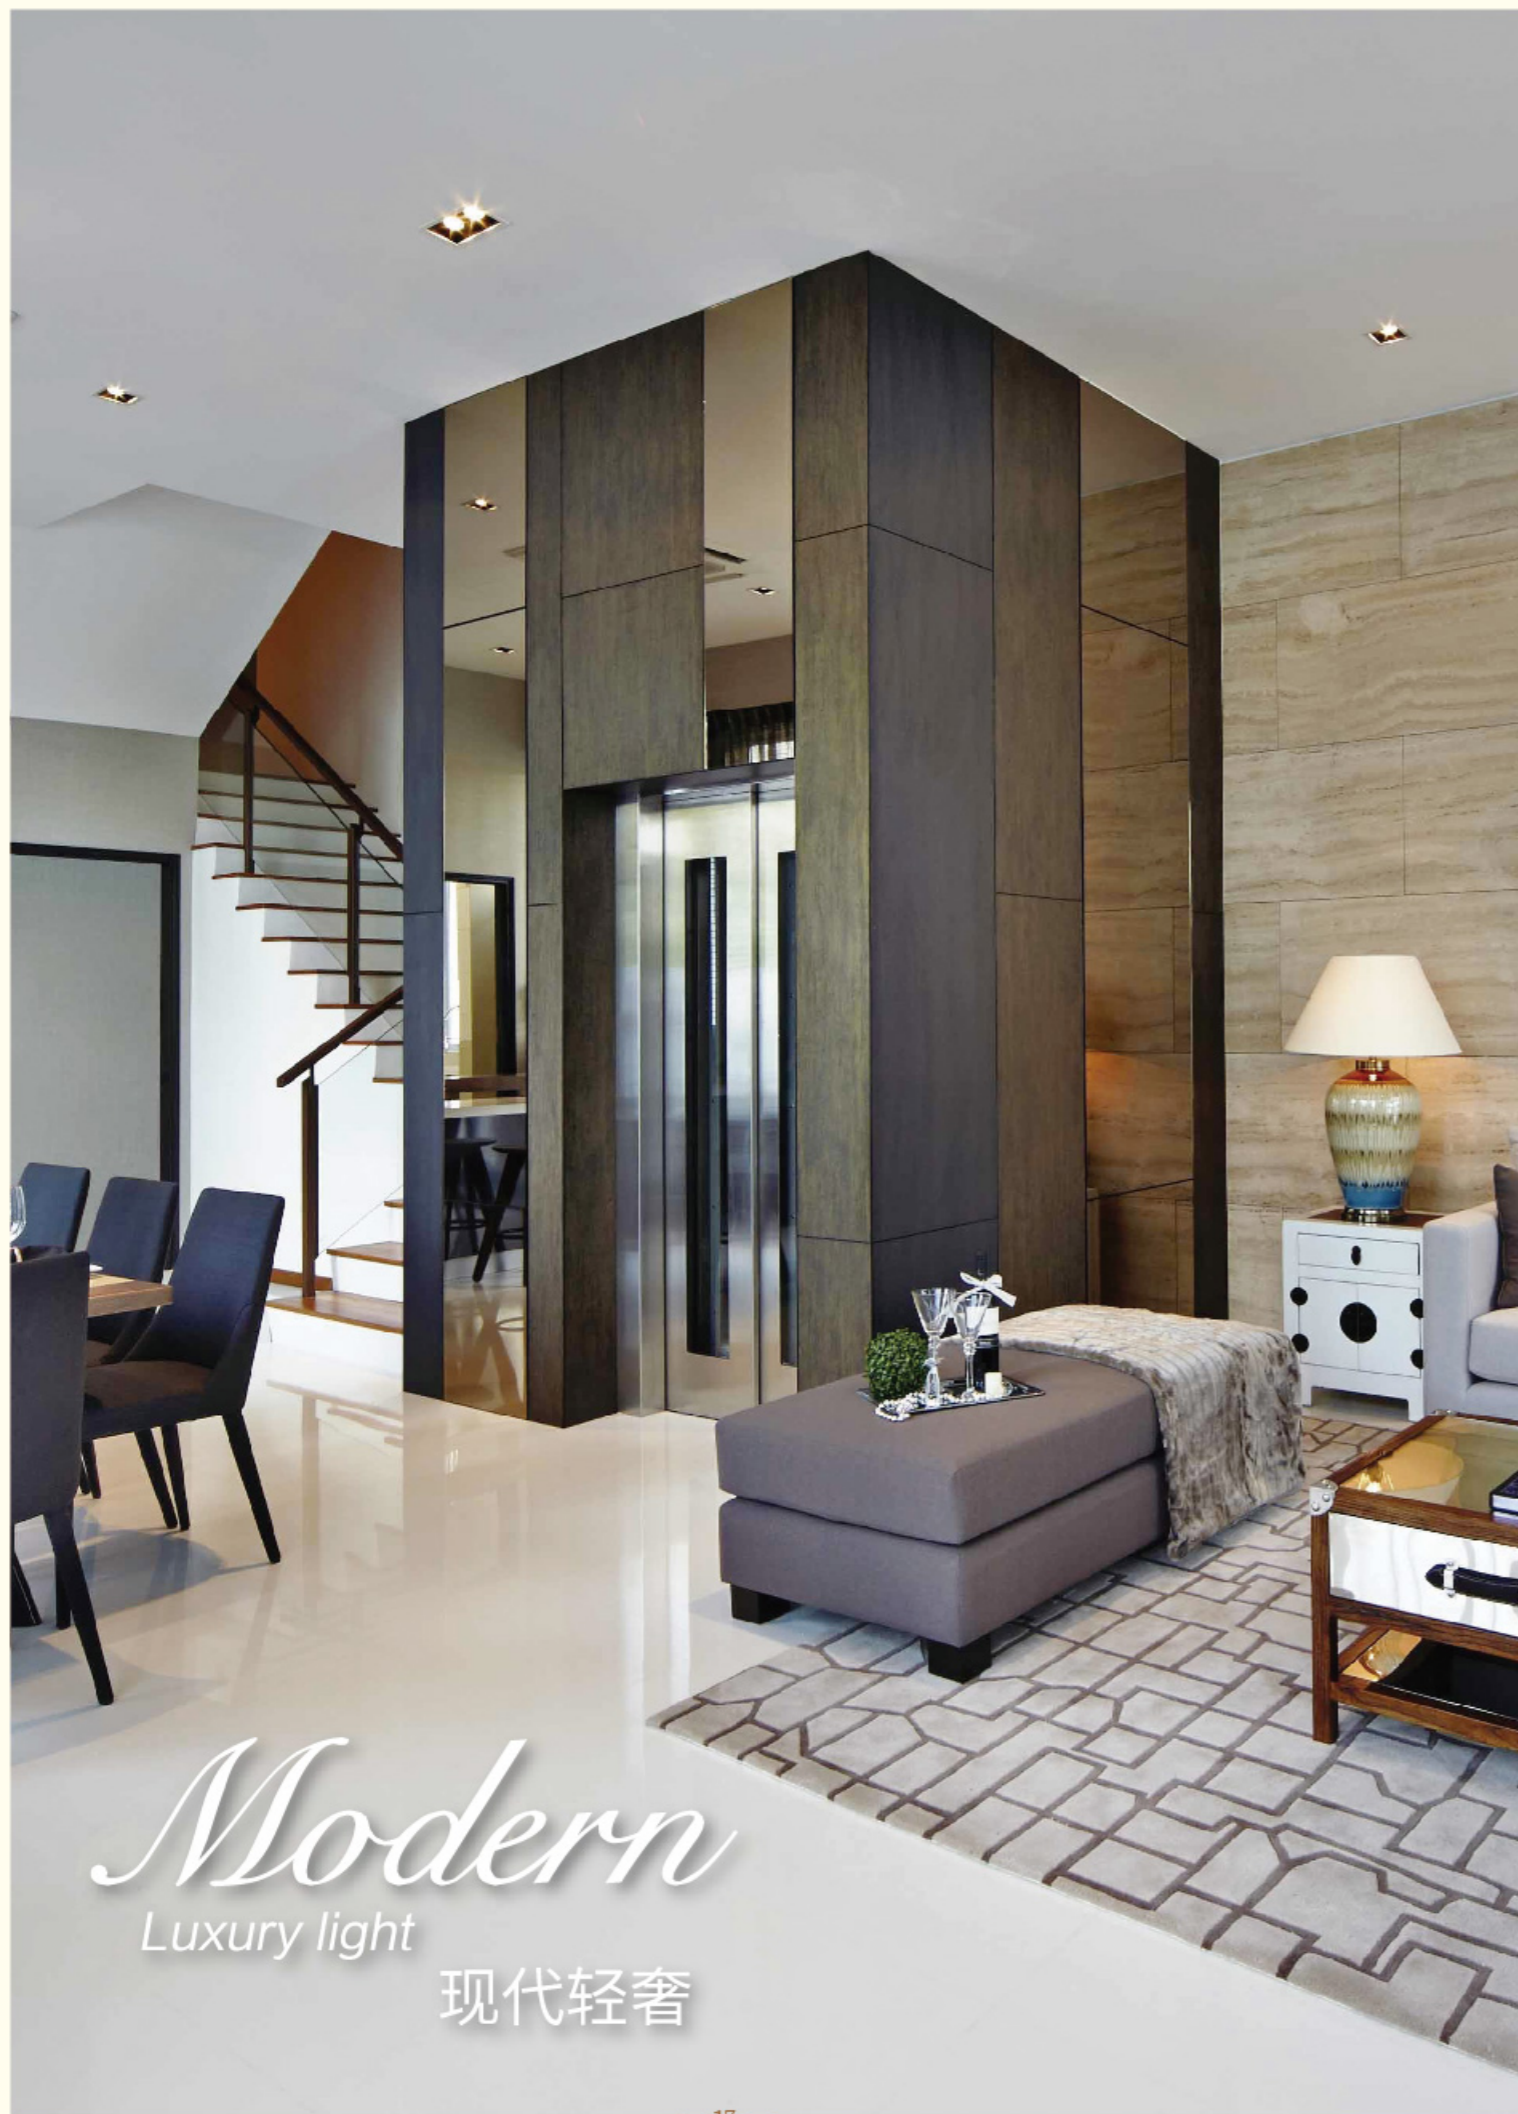

高级喷涂金属框架
High grade painted metal frame

立柱
Column

板材折弯型
Bent sheets

铝合金型材 (半圆弧形管立柱)
Aluminum alloy section material
(half-round arc tube vertical shaft)

铝合金型材 (矩形管立柱)
Aluminum alloy section material
(Rectangle tube vertical shaft)

Modern
Luxury light
现代轻奢

Car decoration 轿厢装潢

STL-V01

标配 / Standard

吊 顶：镜面不锈钢，亚克力，LED灯
轿 壁：发纹不锈钢
扶 手：镜面不锈钢圆扶手
地 板：PVC

Ceiling: Mirror stainless steel, acrylic, LED lighting
Car wall: Hairline stainless steel
Handrail: Mirror stainless steel round handrail
Floor: PVC