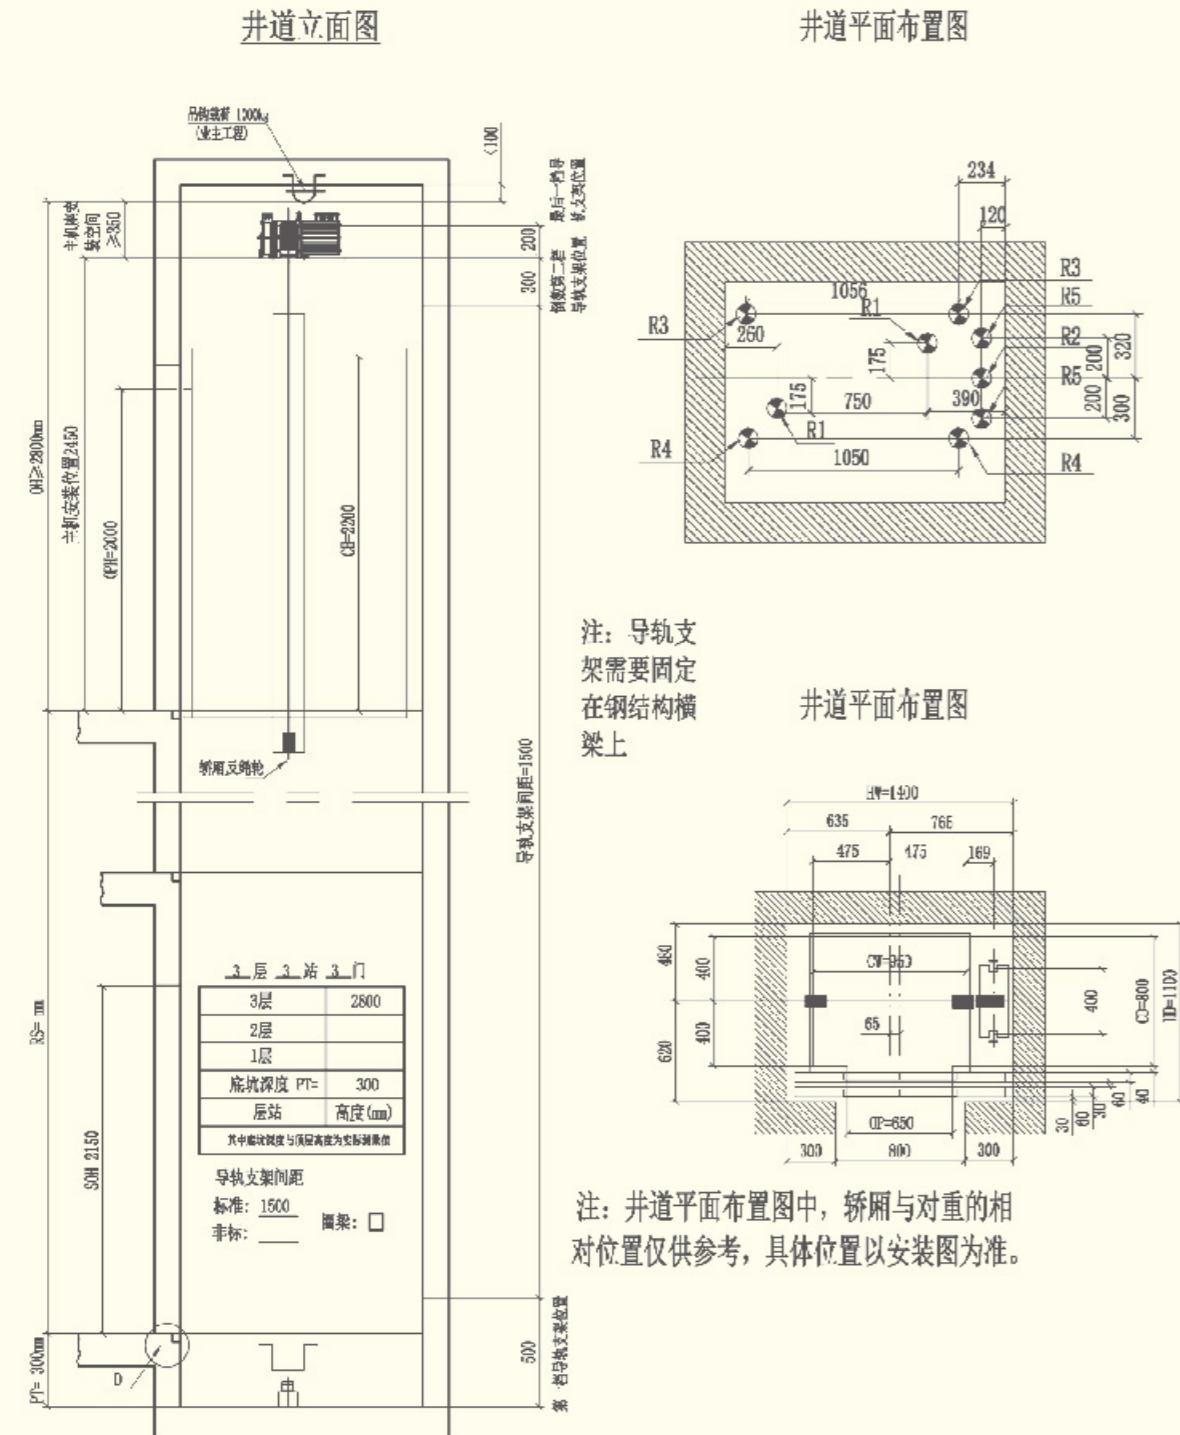

DEH200钢丝绳曳引别墅电梯土建图

Civil drawing of deh300 traction household elevator

DEH300钢带式曳引别墅电梯土建图

Civil drawing of deh400 traction household elevator

DEH400钢丝绳曳引别墅电梯土建图

Civil drawing of deh300 traction household elevator