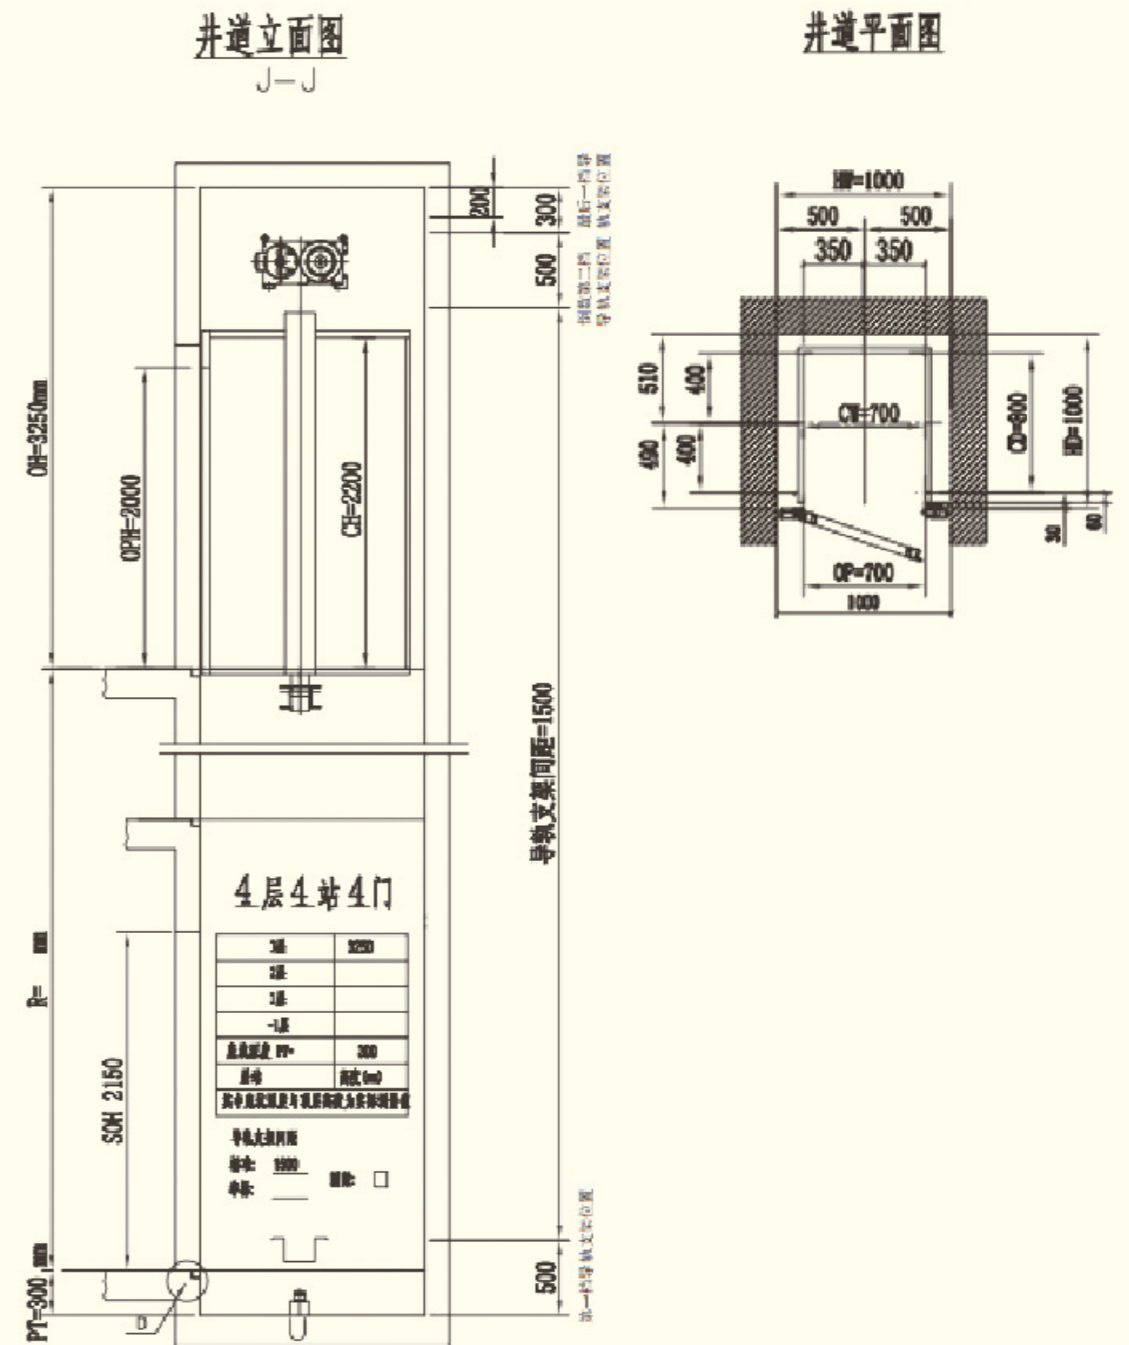

控制功能 Control function

优先和特殊服务功能 Prior and special service function		特殊功能 Special functions
禁止外呼 No outer calling	(B)	残疾人使用功能 (盲人按钮, 语音提示) Use functions for disabled (buttons for the blind, voice prompt)
自动门 Automatic door	(B)	外呼再开门 Outer calling re-opening
各层开关门时间可统一调节 Door opening / closing time at each floor can be unanimously adjusted	(B)	贯通门 Opposite door
检修运行 Inspection operation	(B)	可选开门 (如有通门) Optional opening (if opposite door is available)
紧急召回 Emergency recall	(B)	
测试运行 Testing operation	(B)	
电梯门未开则自动开往下一站 If elevator door does not open, it automatically goes to next landing	(B)	
NMS远程监控 NMS long-distance monitor	(O)	

(B) 标准功能 Standard features
(O) 可选功能 Optional features

注: o为选配功能
Note: o is optional function

Civil drawing of deh100 traction household elevator

DEH100强驱式别墅电梯土建图