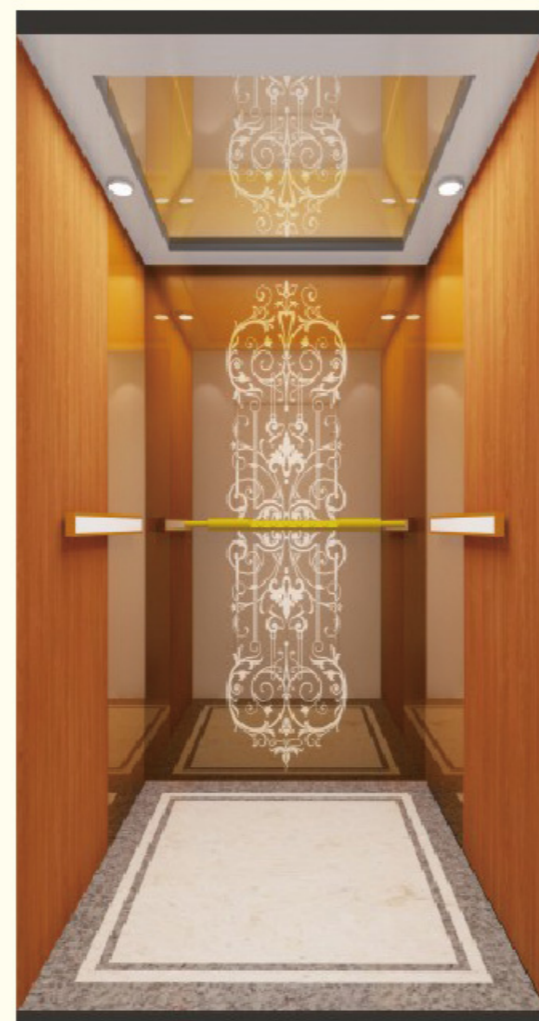

STL-V07

选配 / Optional

吊 顶：不锈钢框架，钛金镜面不锈钢，LED筒灯
轿 壁：镜面不锈钢，钛金镜面蚀刻不锈钢，木纹钢板
扶 手：扁平不锈钢扶手
地 板：PVC

Ceiling: Stainless steel frame with lighting, acrylic plate
Car wall: Mirror etched stainless steel, hairline stainless steel
Handrail: Stainless steel round handrail
Floor: PVC