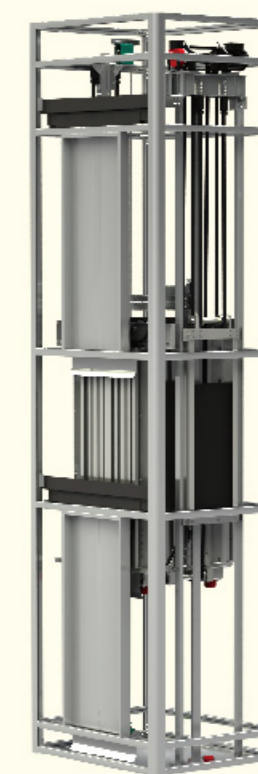

钢带型别墅电梯

Steel belt villa elevator

台菱别墅电梯采用更加节能、环保、耐用的复合钢带，配以高效节能型主机、变频门机、安全可靠的光幕门保护装置等多项国际领先技术，将垂直运输电梯发展带入了新的阶段。

Toplane villa elevator applies the more energy-saving, environment protection and durable composite wire cable. It matches with multiple leading international technologies such as effective energy-saving host, variable frequency door machine, safe and reliable light curtain door protection device etc. It brings vertical transport elevator development into a new stage.