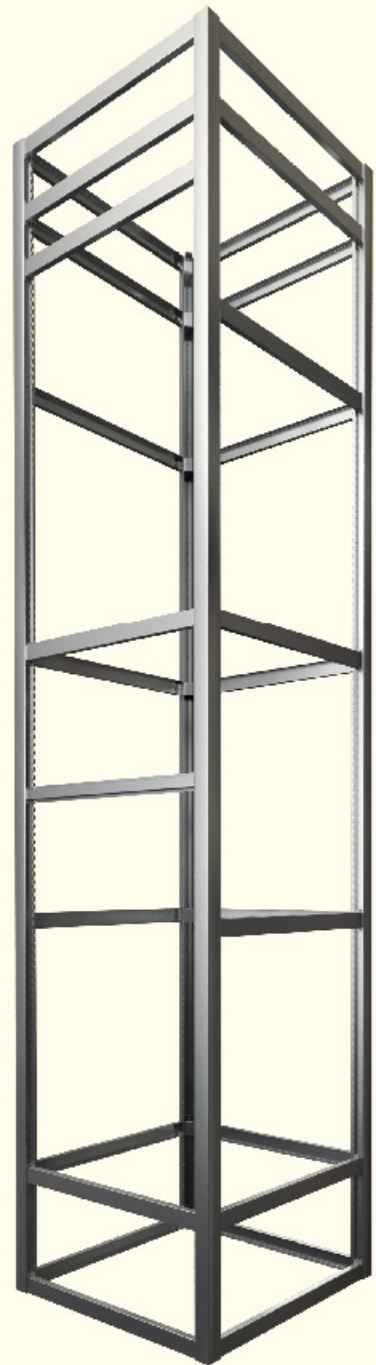

Optimization well solution plan

优化井道解决方案

钢架型井道
Steel frame type well